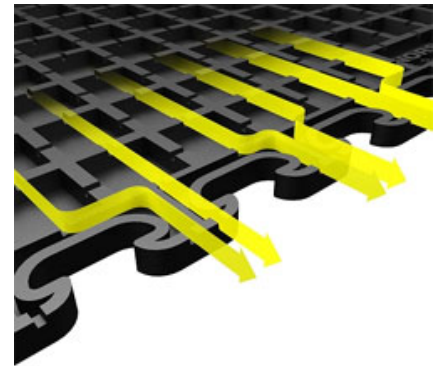

Our Proprietary Formulation

The Raised Coin tile features a proprietary formulation that provides flexibility and good anti-fatigue characteristics reducing stress resulting from standing for extended periods of time.