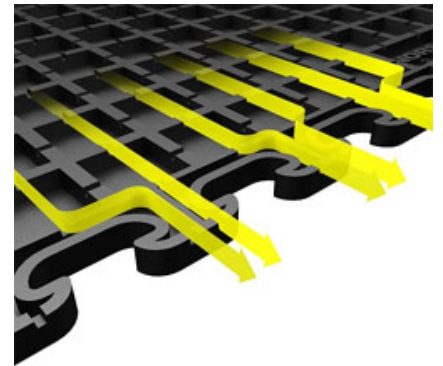

Our Proprietary Formulation

The Raised Coin tile features a proprietary formulation that provides flexibility and good anti-fatigue characteristics reducing stress resulting from standing for extended periods of time.