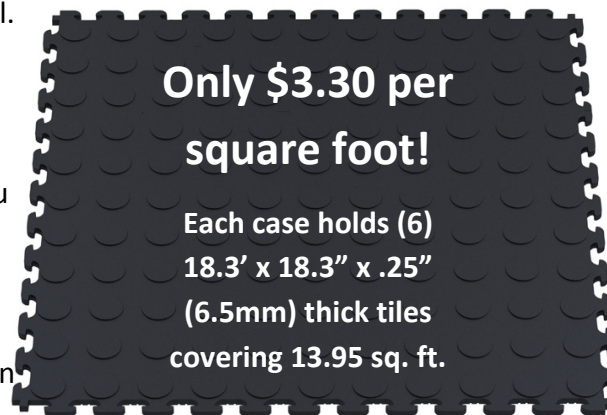

Durability

Norsk™ PVC floors are resistant to many chemicals and solvents and provide excellent acoustic and thermal insulation, making them the perfect choice for the garage or basement.