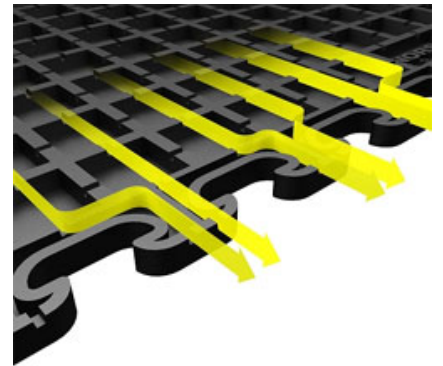

Our Proprietary Formulation

The Raised Coin tile features a proprietary formulation that provides flexibility and good anti-fatigue characteristics reducing stress resulting from standing for extended periods of time.